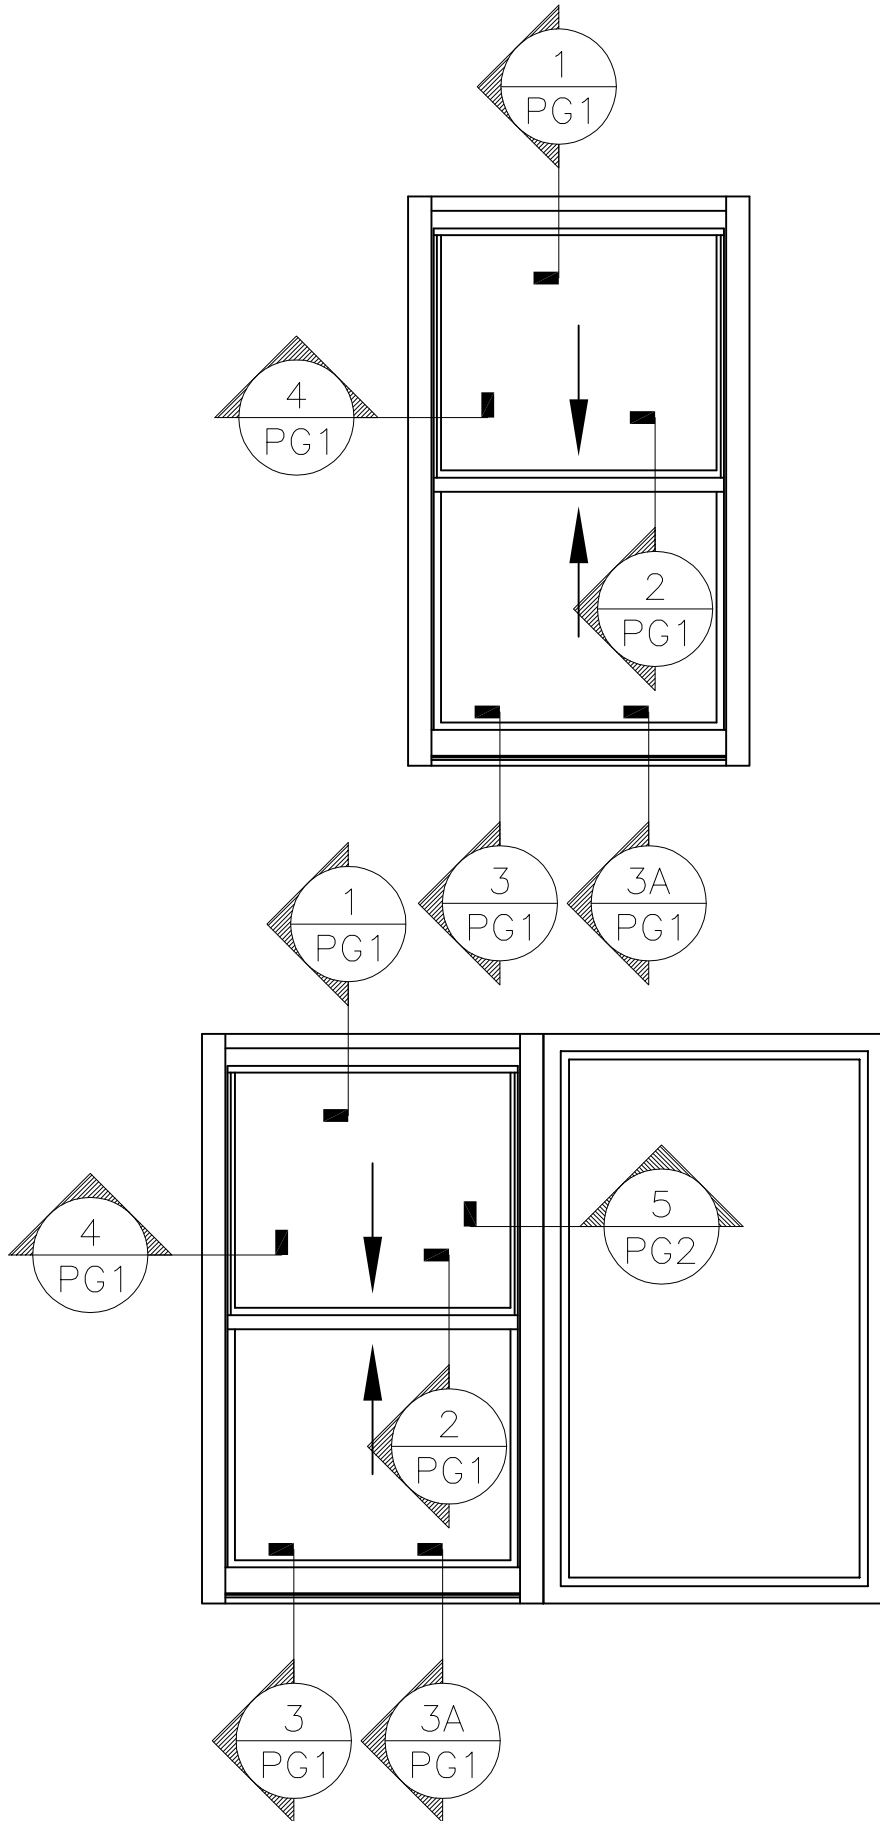

# DH100i

THESE SHOP DRAWINGS CONTAIN PROPRIETARY INFORMATION OF SKYLINE WINDOWS, LLC. THEY ARE INTENDED SOLELY FOR THE INFORMATION AND USE OF SKYLINE WINDOWS, LLC. AND THE PARTIES MENTIONED HEREIN. SUCH PROPRIETARY INFORMATION MAY NOT BE USED, REPRODUCED OR DISCLOSED TO ANY OTHER PARTIES WITHOUT THE EXPRESSED PERMISSION OF SKYLINE WINDOWS, LLC.

1  
HEAD

2  
MEETING RAIL

4  
JAMB

3  
SILL w/  
PULL  
HANDLES

3A  
SILL w/  
STANDARD  
LIFT RAIL

SCALE 1:2

5

FX/DH  
STACK

SCALE 1:2