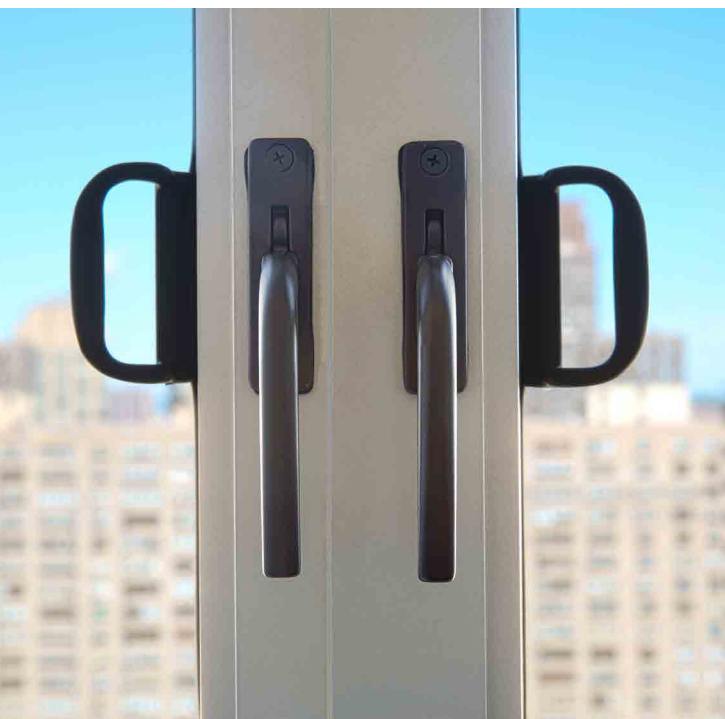

# OUTSWING CASEMENT

SERIES 97

Skyline's Series 97 window provides exceptional performance with narrow and elegant sightlines that reference the aesthetic of historic steel sash windows. Designed for both retrofit and new construction, the Series 97 is appropriate for commercial and residential use. This window meets and exceeds today's demanding requirements through the use of structural glazing, Insulbar thermal-strut technology, and European style multipoint hardware; yielding superior air, water, thermal and acoustic results. Whether manufactured for a punched window or a window wall application, the Series 97 provides the design flexibility necessary to meet the aesthetic and performance requirements of your project.